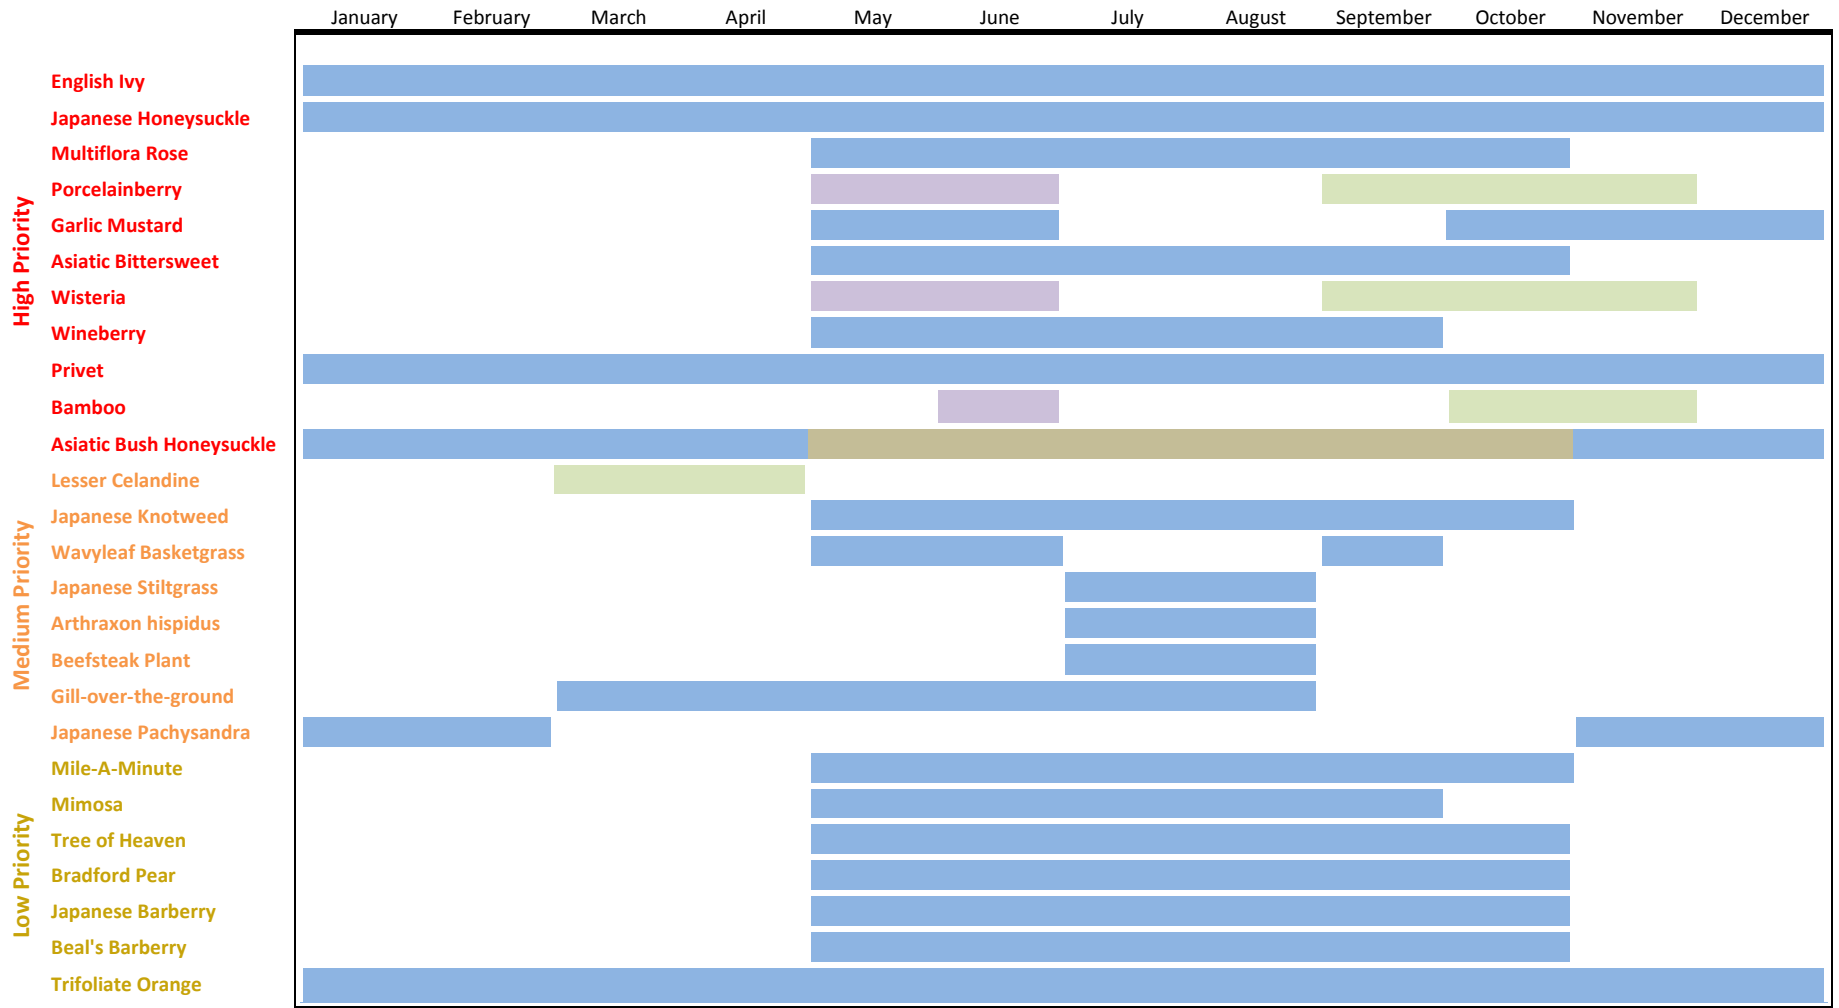

Plant Removal Timeline

***Priority level of plants will differ based on needs of individual forest patches

Removal Method Key

- Hand remove
- Cut to a stump or close to ground level
- Herbicide application
- Cut and paint on herbicide